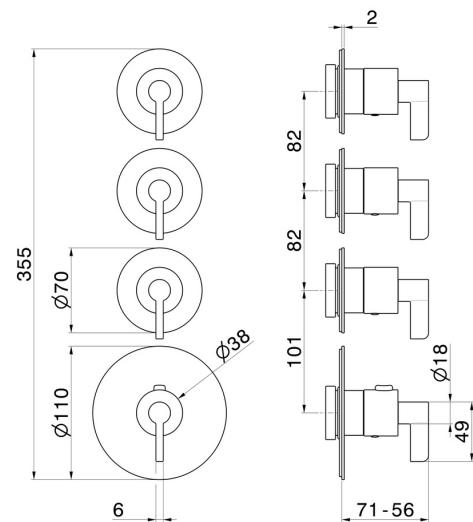

73423E.47.083

3 ways out concealed thermostatic multifunction selectors.
3/4" connections. Ø70. External part - finish Groove Bronze

Groove Bronze

FEATURES

Material	Brass
Installation	Wall concealed part
Outlets	3 Ways Out
Water mixing	Thermostatic
Required for installation	<u>27877.00.000</u>

TECHNICAL DRAWING

73423E.47.083

3 ways out concealed thermostatic multifunction selectors. 3/4" connections. Ø70. External part - finish Groove Bronze

AVAILABLE FINISHES

47.083

Groove Bronze

01.093

finish Matt Black