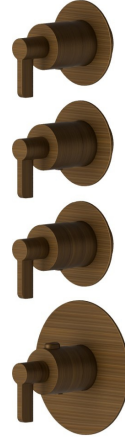

73423E.47.083

3 ways out concealed thermostatic multifunction selectors.
3/4" connections. Ø70. External part - finish Groove Bronze

Groove Bronze

FEATURES

Material	Brass
Installation	Wall concealed part
Outlets	3 Ways Out
Water mixing	Thermostatic
Required for installation	<u>27877.00.000</u>

TECHNICAL DRAWING

73423E.47.083

3 ways out concealed thermostatic multifunction selectors. 3/4" connections. Ø70. External part - finish Groove Bronze

AVAILABLE FINISHES

47.083

Groove Bronze

01.093

finish Matt Black

21.018

finish Chrome

58.061

finish PVD Copper Bronze

58.063

finish PVD Gun Metal

59.098

finish PVD Brushed Pale Gold

61.020

finish PVD Glossy Gold