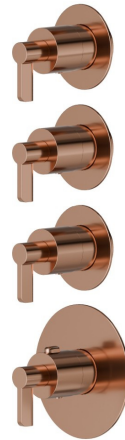

## 73423E.58.061

3 ways out concealed thermostatic multifunction selectors.  
3/4" connections. Ø70. External part - finish PVD Copper  
Bronze

### FEATURES

Material	<b>Brass</b>
Installation	<b>Wall concealed part</b>
Outlets	<b>3 Ways Out</b>
Water mixing	<b>Thermostatic</b>
Required for installation	<b><u>27877.00.000</u></b>

### TECHNICAL DRAWING

**73423E.58.061**

3 ways out concealed thermostatic multifunction selectors. 3/4" connections. Ø70. External part - finish PVD Copper Bronze

**AVAILABLE FINISHES**

---

**58.061**

PVD Copper Bronze

**01.093**

finish Matt Black

**21.018**

finish Chrome

**47.083**

finish Groove Bronze

**58.063**

finish PVD Gun Metal