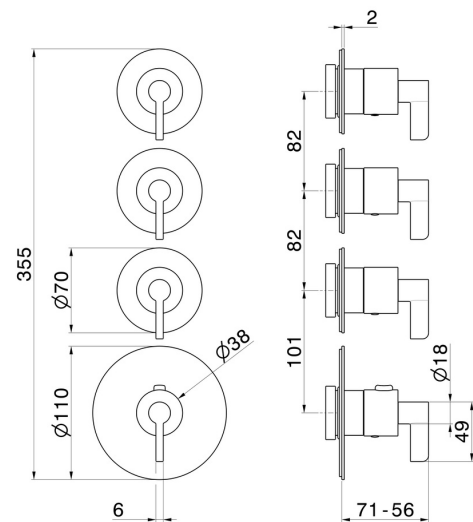

## 73423E.58.061

3 ways out concealed thermostatic multifunction selectors.  
3/4" connections. Ø70. External part - finish PVD Copper  
Bronze

### FEATURES

Material	<b>Brass</b>
Installation	<b>Wall concealed part</b>
Outlets	<b>3 Ways Out</b>
Water mixing	<b>Thermostatic</b>
Required for installation	<b><u>27877.00.000</u></b>

### TECHNICAL DRAWING

**73423E.58.061**

3 ways out concealed thermostatic multifunction selectors. 3/4" connections. Ø70. External part - finish PVD Copper Bronze

**AVAILABLE FINISHES**

---

**58.061**

PVD Copper Bronze