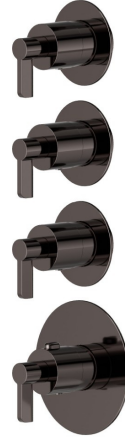

## 73423E.58.063

3 ways out concealed thermostatic multifunction selectors.  
3/4" connections. Ø70. External part - finish PVD Gun Metal

### FEATURES

Material	<b>Brass</b>
Installation	<b>Wall concealed part</b>
Outlets	<b>3 Ways Out</b>
Water mixing	<b>Thermostatic</b>
Required for installation	<b><u>27877.00.000</u></b>

### TECHNICAL DRAWING

**73423E.58.063**

3 ways out concealed thermostatic multifunction selectors. 3/4" connections. Ø70. External part - finish PVD Gun Metal

**AVAILABLE FINISHES**

---

**58.063**

PVD Gun Metal

**01.093**

finish Matt Black

**21.018**

finish Chrome

**47.083**

finish Groove Bronze

**58.061**

finish PVD Copper Bronze