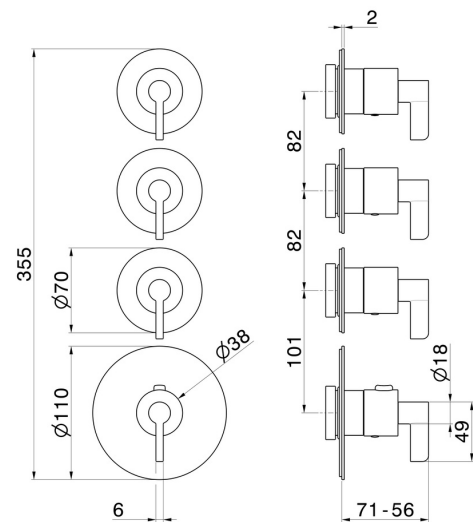

## 73423E.58.063

3 ways out concealed thermostatic multifunction selectors.  
3/4" connections. Ø70. External part - finish PVD Gun Metal

### FEATURES

Material	<b>Brass</b>
Installation	<b>Wall concealed part</b>
Outlets	<b>3 Ways Out</b>
Water mixing	<b>Thermostatic</b>
Required for installation	<b><u>27877.00.000</u></b>

### TECHNICAL DRAWING

**73423E.58.063**

3 ways out concealed thermostatic multifunction selectors. 3/4" connections. Ø70. External part - finish PVD Gun Metal

**AVAILABLE FINISHES**

---

**58.063**

PVD Gun Metal