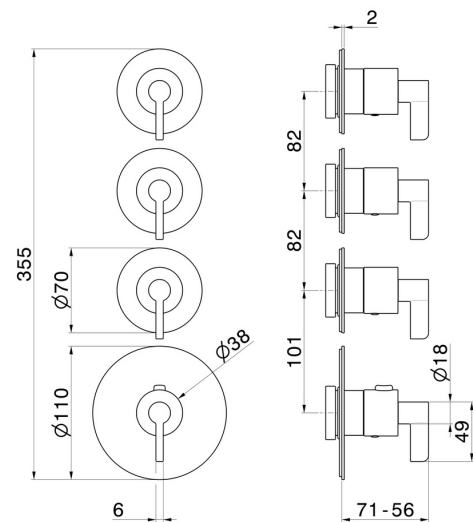

73423E.59.098

3 ways out concealed thermostatic multifunction selectors.
 3/4" connections. Ø70. External part - finish PVD Brushed
 Pale Gold

FEATURES

Material	Brass
Installation	Wall concealed part
Outlets	3 Ways Out
Water mixing	Thermostatic
Required for installation	<u>27877.00.000</u>

TECHNICAL DRAWING

73423E.59.098

3 ways out concealed thermostatic multifunction selectors. 3/4" connections. Ø70. External part - finish PVD Brushed Pale Gold

AVAILABLE FINISHES

59.098

PVD Brushed Pale Gold