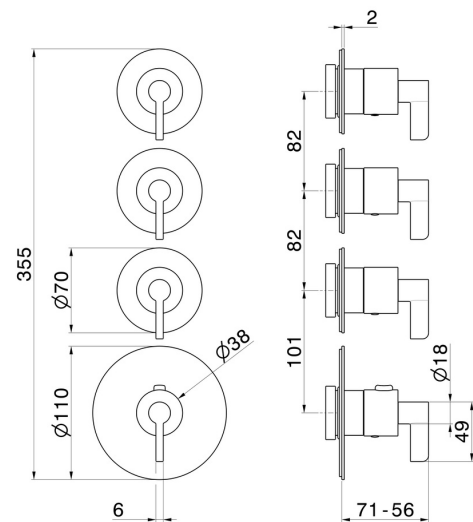

73430E.01.093

3 ways out concealed thermostatic multifunction selectors.
 3/4" connections. Ø70. External part. LUXURY - finish Matt
 Black

FEATURES

Material	Brass
Installation	Wall concealed part
Outlets	3 Ways Out
Water mixing	Thermostatic
Required for installation	<u>27877.00.000</u>

TECHNICAL DRAWING

73430E.01.093

3 ways out concealed thermostatic multifunction selectors. 3/4" connections. Ø70. External part.
LUXURY - finish Matt Black

AVAILABLE FINISHES

01.093

Matt Black

21.018

finish Chrome

47.083

finish Groove Bronze

58.061

finish PVD Copper Bronze

58.063

finish PVD Gun Metal

59.098

finish PVD Brushed Pale Gold