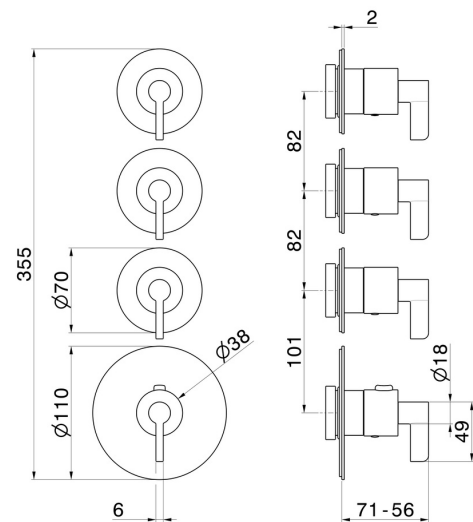

73430E.21.018

3 ways out concealed thermostatic multifunction selectors.
3/4" connections. Ø70. External part. LUXURY - finish Chrome

FEATURES

| | |
|---------------------------|----------------------------|
| Material | Brass |
| Installation | Wall concealed part |
| Outlets | 3 Ways Out |
| Water mixing | Thermostatic |
| Required for installation | <u>27877.00.000</u> |

TECHNICAL DRAWING

73430E.21.018

3 ways out concealed thermostatic multifunction selectors. 3/4" connections. Ø70. External part.
LUXURY - finish Chrome

AVAILABLE FINISHES

21.018
Chrome

01.093
finish Matt Black