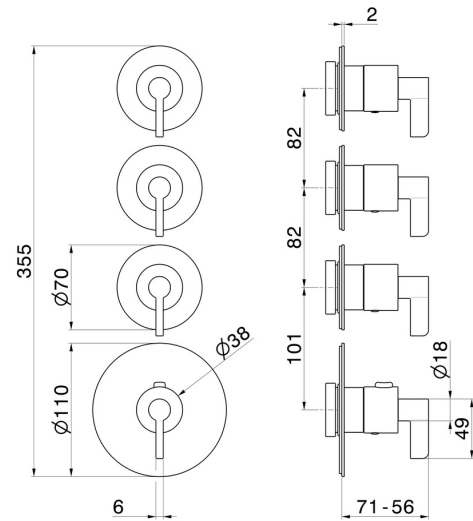

73430E.47.083

3 ways out concealed thermostatic multifunction selectors.
 3/4" connections. Ø70. External part. LUXURY - finish Groove
 Bronze

FEATURES

Material	Brass
Installation	Wall concealed part
Outlets	3 Ways Out
Water mixing	Thermostatic
Required for installation	<u>27877.00.000</u>

TECHNICAL DRAWING

73430E.47.083

3 ways out concealed thermostatic multifunction selectors. 3/4" connections. Ø70. External part.
LUXURY - finish Groove Bronze

AVAILABLE FINISHES

47.083

Groove Bronze

01.093

finish Matt Black