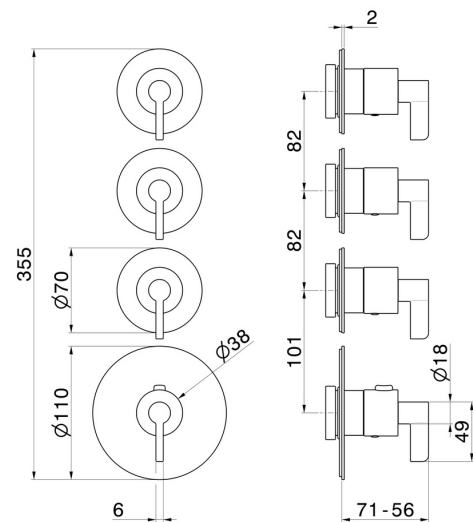

## 73430E.58.061

3 ways out concealed thermostatic multifunction selectors.  
 3/4" connections. Ø70. External part. LUXURY - finish PVD  
 Copper Bronze

### FEATURES

Material	<b>Brass</b>
Installation	<b>Wall concealed part</b>
Outlets	<b>3 Ways Out</b>
Water mixing	<b>Thermostatic</b>
Required for installation	<b><u>27877.00.000</u></b>

### TECHNICAL DRAWING

**73430E.58.061**

3 ways out concealed thermostatic multifunction selectors. 3/4" connections. Ø70. External part.  
LUXURY - finish PVD Copper Bronze

**AVAILABLE FINISHES**

---

**58.061**

PVD Copper Bronze

**01.093**

finish Matt Black

**21.018**

finish Chrome

**47.083**

finish Groove Bronze

**58.063**