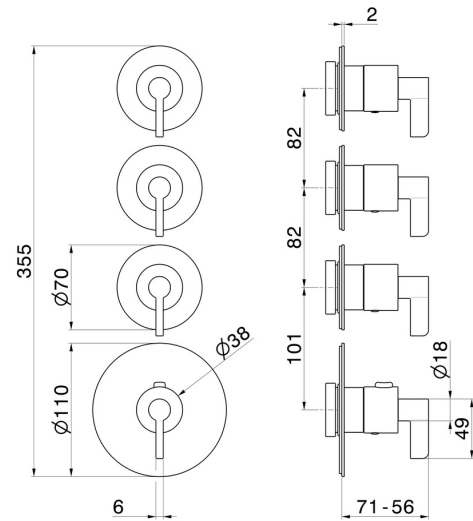

73430E.59.098

3 ways out concealed thermostatic multifunction selectors.
 3/4" connections. Ø70. External part. LUXURY - finish PVD
 Brushed Pale Gold

FEATURES

Material	Brass
Installation	Wall concealed part
Outlets	3 Ways Out
Water mixing	Thermostatic
Required for installation	<u>27877.00.000</u>

TECHNICAL DRAWING

73430E.59.098

3 ways out concealed thermostatic multifunction selectors. 3/4" connections. Ø70. External part.
LUXURY - finish PVD Brushed Pale Gold

AVAILABLE FINISHES

59.098

PVD Brushed Pale Gold