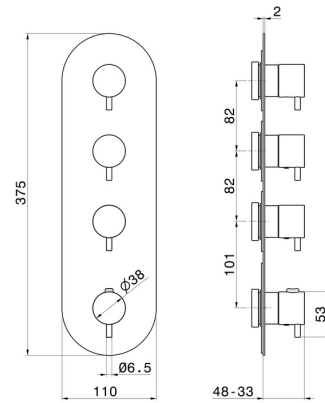

67603E.01.014

3 ways out concealed thermostatic multifunction selectors.
 3/4" connections. External part - finish Matt White

FEATURES

Material	Brass
Installation	Wall concealed part
Outlets	3 Ways Out
Water mixing	Thermostatic
Required for installation	<u>27877.00.000</u>

TECHNICAL DRAWING

67603E.01.014

3 ways out concealed thermostatic multifunction selectors. 3/4" connections. External part - finish Matt White

AVAILABLE FINISHES

01.014

Matt White

01.093

finish Matt Black