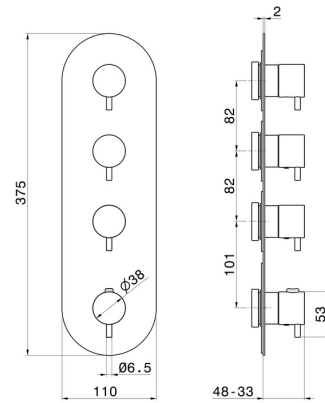

67603E.01.093

3 ways out concealed thermostatic multifunction selectors.
3/4" connections. External part - finish Matt Black

FEATURES

Material	Brass
Installation	Wall concealed part
Outlets	3 Ways Out
Water mixing	Thermostatic
Required for installation	<u>27877.00.000</u>

TECHNICAL DRAWING

 **AR Preview**
try it in your home

More Details
on our [website](#)

67603E.01.093

3 ways out concealed thermostatic multifunction selectors. 3/4" connections. External part - finish Matt Black