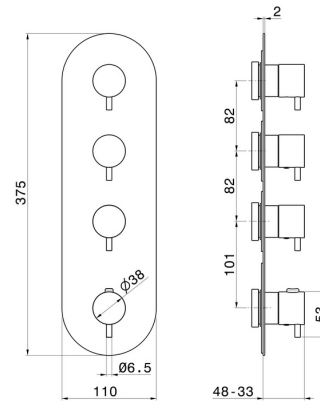

67603E.21.018

3 ways out concealed thermostatic multifunction selectors.
3/4" connections. External part - finish Chrome

FEATURES

Material	Brass
Installation	Wall concealed part
Outlets	3 Ways Out
Water mixing	Thermostatic
Required for installation	<u>27877.00.000</u>

TECHNICAL DRAWING

 **AR Preview**
try it in your home

More Details
on our [website](#)

67603E.21.018

3 ways out concealed thermostatic multifunction selectors. 3/4" connections. External part - finish Chrome