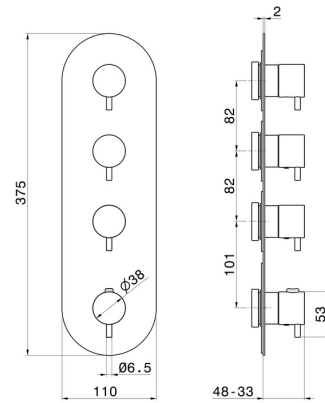

67603E.47.083

3 ways out concealed thermostatic multifunction selectors.
3/4" connections. External part - finish Groove Bronze

FEATURES

Material	Brass
Installation	Wall concealed part
Outlets	3 Ways Out
Water mixing	Thermostatic
Required for installation	<u>27877.00.000</u>

TECHNICAL DRAWING

 **AR Preview**
try it in your home

More Details
on our [website](#)

67603E.47.083

3 ways out concealed thermostatic multifunction selectors. 3/4" connections. External part - finish Groove Bronze