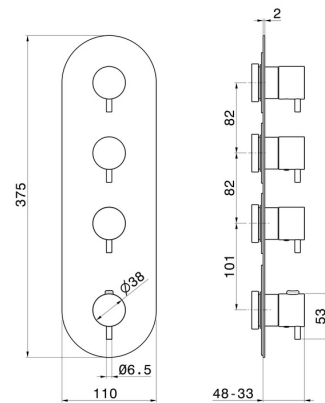

67603E.58.061

3 ways out concealed thermostatic multifunction selectors.
3/4" connections. External part - finish PVD Copper Bronze

FEATURES

| | |
|---------------------------|----------------------------|
| Material | Brass |
| Installation | Wall concealed part |
| Outlets | 3 Ways Out |
| Water mixing | Thermostatic |
| Required for installation | <u>27877.00.000</u> |

TECHNICAL DRAWING

 **AR Preview**
try it in your home

More Details
on our [website](#)

67603E.58.061

3 ways out concealed thermostatic multifunction selectors. 3/4" connections. External part - finish PVD Copper Bronze