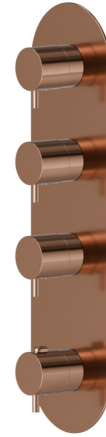

67603E.58.061

3 ways out concealed thermostatic multifunction selectors.
3/4" connections. External part - finish PVD Copper Bronze

FEATURES

| | |
|---------------------------|----------------------------|
| Material | Brass |
| Installation | Wall concealed part |
| Outlets | 3 Ways Out |
| Water mixing | Thermostatic |
| Required for installation | <u>27877.00.000</u> |

TECHNICAL DRAWING

 **AR Preview**
try it in your home

More Details
on our [website](#)

67603E.58.061

3 ways out concealed thermostatic multifunction selectors. 3/4" connections. External part - finish PVD Copper Bronze

AVAILABLE FINISHES

58.061

PVD Copper Bronze

01.014

finish Matt White

01.093

finish Matt Black

21.018

finish Chrome

47.083

finish Groove Bronze

58.063

finish PVD Gun Metal

59.064

finish PVD Brushed Gun Metal

59.066