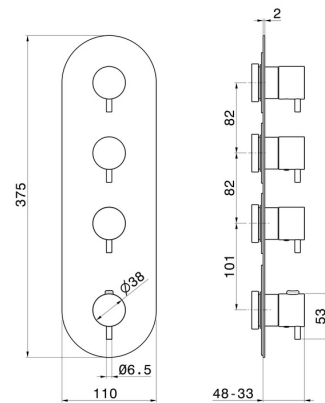

67603E.58.063

3 ways out concealed thermostatic multifunction selectors.
3/4" connections. External part - finish PVD Gun Metal

FEATURES

Material	Brass
Installation	Wall concealed part
Outlets	3 Ways Out
Water mixing	Thermostatic
Required for installation	<u>27877.00.000</u>

TECHNICAL DRAWING

 **AR Preview**
try it in your home

More Details
on our [website](#)

67603E.58.063

3 ways out concealed thermostatic multifunction selectors. 3/4" connections. External part - finish PVD Gun Metal