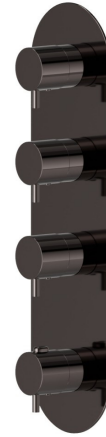

67603E.58.063

3 ways out concealed thermostatic multifunction selectors.
3/4" connections. External part - finish PVD Gun Metal

FEATURES

Material	Brass
Installation	Wall concealed part
Outlets	3 Ways Out
Water mixing	Thermostatic
Required for installation	<u>27877.00.000</u>

TECHNICAL DRAWING

 **AR Preview**
try it in your home

More Details
on our [website](#)

67603E.58.063

3 ways out concealed thermostatic multifunction selectors. 3/4" connections. External part - finish PVD Gun Metal

AVAILABLE FINISHES

58.063

PVD Gun Metal

01.014

finish Matt White

01.093

finish Matt Black

21.018

finish Chrome

47.083

finish Groove Bronze

58.061

finish PVD Copper Bronze

59.064

finish PVD Brushed Gun Metal

59.066