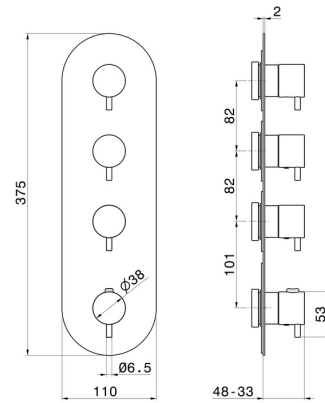

67603E.59.064

3 ways out concealed thermostatic multifunction selectors.
 3/4" connections. External part - finish PVD Brushed Gun Metal

FEATURES

Material	Brass
Installation	Wall concealed part
Outlets	3 Ways Out
Water mixing	Thermostatic
Required for installation	<u>27877.00.000</u>

TECHNICAL DRAWING

67603E.59.064

3 ways out concealed thermostatic multifunction selectors. 3/4" connections. External part - finish PVD Brushed Gun Metal

AVAILABLE FINISHES

59.064

PVD Brushed Gun Metal

01.014