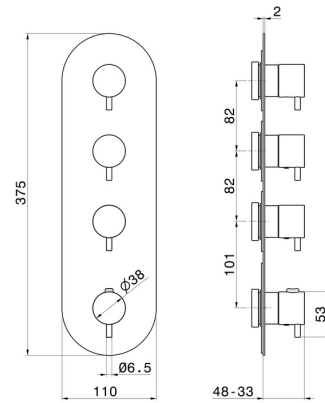

**67603E.59.066**

3 ways out concealed thermostatic multifunction selectors.  
3/4" connections. External part - finish PVD Brushed steel

**FEATURES**

Material	<b>Brass</b>
Installation	<b>Wall concealed part</b>
Outlets	<b>3 Ways Out</b>
Water mixing	<b>Thermostatic</b>
Required for installation	<b><u>27877.00.000</u></b>

**TECHNICAL DRAWING**

**67603E.59.066**

3 ways out concealed thermostatic multifunction selectors. 3/4" connections. External part - finish PVD Brushed steel

**AVAILABLE FINISHES**

---

**59.066**

PVD Brushed steel