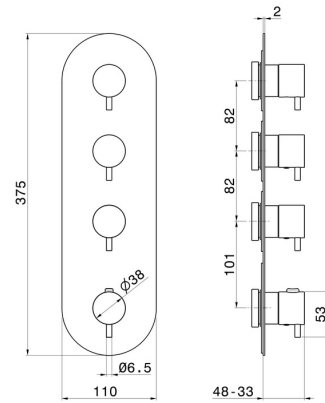

67603E.59.067

3 ways out concealed thermostatic multifunction selectors.
 3/4" connections. External part - finish PVD Brushed Copper
 Bronze

PVD Brushed Copper Bronze

FEATURES

Material	Brass
Installation	Wall concealed part
Outlets	3 Ways Out
Water mixing	Thermostatic
Required for installation	<u>27877.00.000</u>

TECHNICAL DRAWING

67603E.59.067

3 ways out concealed thermostatic multifunction selectors. 3/4" connections. External part - finish PVD Brushed Copper Bronze

AVAILABLE FINISHES

59.067

PVD Brushed Copper Bronze