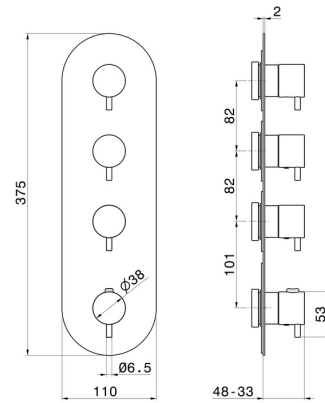

67603E.59.097

3 ways out concealed thermostatic multifunction selectors.
3/4" connections. External part - finish PVD Brushed Gold

FEATURES

Material	Brass
Installation	Wall concealed part
Outlets	3 Ways Out
Water mixing	Thermostatic
Required for installation	<u>27877.00.000</u>

TECHNICAL DRAWING

67603E.59.097

3 ways out concealed thermostatic multifunction selectors. 3/4" connections. External part - finish PVD Brushed Gold

AVAILABLE FINISHES

59.097

PVD Brushed Gold

01.014

finish Matt White