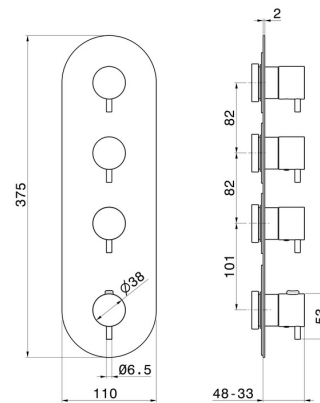

**67603E.61.020**

3 ways out concealed thermostatic multifunction selectors.  
3/4" connections. External part - finish PVD Glossy Gold

**FEATURES**

|                           |                            |
|---------------------------|----------------------------|
| Material                  | <b>Brass</b>               |
| Installation              | <b>Wall concealed part</b> |
| Outlets                   | <b>3 Ways Out</b>          |
| Water mixing              | <b>Thermostatic</b>        |
| Required for installation | <b><u>27877.00.000</u></b> |

**TECHNICAL DRAWING**

 **AR Preview**  
try it in your home

**More Details**  
on our [website](#)

**67603E.61.020**

3 ways out concealed thermostatic multifunction selectors. 3/4" connections. External part - finish PVD Glossy Gold