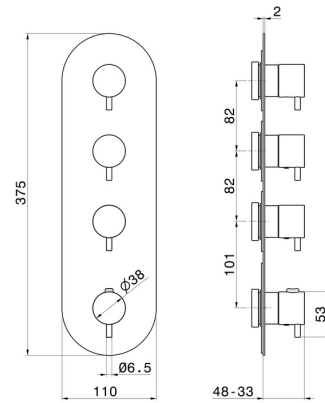

**67603E.M0.070**

3 ways out concealed thermostatic multifunction selectors.  
3/4" connections. External part - finish Titanium Satin

**FEATURES**

Material	<b>Brass</b>
Installation	<b>Wall concealed part</b>
Outlets	<b>3 Ways Out</b>
Water mixing	<b>Thermostatic</b>
Required for installation	<b><u>27877.00.000</u></b>

**TECHNICAL DRAWING**

 **AR Preview**  
try it in your home

**More Details**  
on our [website](#)

**67603E.M0.070**

3 ways out concealed thermostatic multifunction selectors. 3/4" connections. External part - finish Titanium Satin