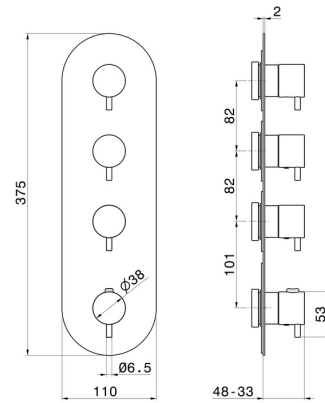

67603E.M0.071

3 ways out concealed thermostatic multifunction selectors.
 3/4" connections. External part - finish Gold Satin

FEATURES

Material	Brass
Installation	Wall concealed part
Outlets	3 Ways Out
Water mixing	Thermostatic
Required for installation	<u>27877.00.000</u>

TECHNICAL DRAWING

67603E.M0.071

3 ways out concealed thermostatic multifunction selectors. 3/4" connections. External part - finish Gold Satin

AVAILABLE FINISHES

M0.071

Gold Satin

01.014

finish Matt White