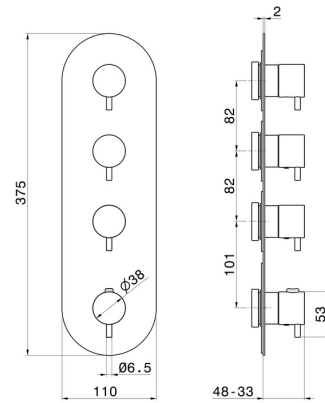

67603E.M0.072

3 ways out concealed thermostatic multifunction selectors.
3/4" connections. External part - finish Copper Satin

FEATURES

Material	Brass
Installation	Wall concealed part
Outlets	3 Ways Out
Water mixing	Thermostatic
Required for installation	<u>27877.00.000</u>

TECHNICAL DRAWING

67603E.M0.072

3 ways out concealed thermostatic multifunction selectors. 3/4" connections. External part - finish Copper Satin

AVAILABLE FINISHES

M0.072

Copper Satin

01.014

finish Matt White