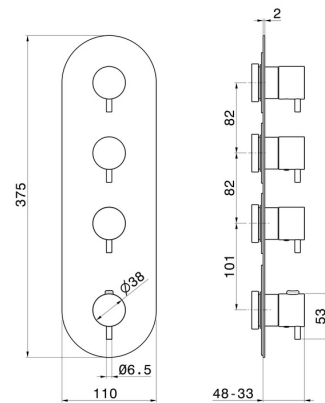

67603E.M0.075

3 ways out concealed thermostatic multifunction selectors.
3/4" connections. External part - finish Copper Glossy

FEATURES

Material	Brass
Installation	Wall concealed part
Outlets	3 Ways Out
Water mixing	Thermostatic
Required for installation	<u>27877.00.000</u>

TECHNICAL DRAWING

67603E.M0.075

3 ways out concealed thermostatic multifunction selectors. 3/4" connections. External part - finish Copper Glossy

AVAILABLE FINISHES

M0.075

Copper Glossy

01.014

finish Matt White