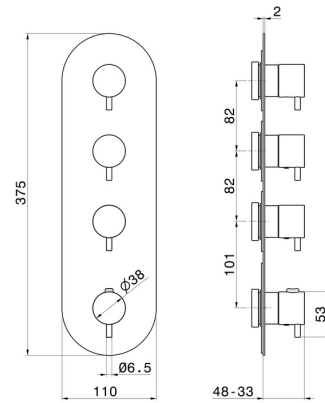

67603E.M0.077

3 ways out concealed thermostatic multifunction selectors.
3/4" connections. External part - finish Carbon Satin

FEATURES

Material	Brass
Installation	Wall concealed part
Outlets	3 Ways Out
Water mixing	Thermostatic
Required for installation	<u>27877.00.000</u>

TECHNICAL DRAWING

67603E.M0.077

3 ways out concealed thermostatic multifunction selectors. 3/4" connections. External part - finish Carbon Satin

AVAILABLE FINISHES

M0.077

Carbon Satin

01.014

finish Matt White