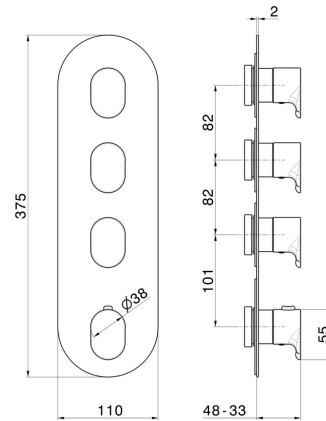

67633E.01.014

3 ways out concealed thermostatic multifunction selectors.
3/4" connections. External part - finish Matt White

FEATURES

| | |
|---------------------------|----------------------------|
| Material | Brass |
| Installation | Wall concealed part |
| Outlets | 3 Ways Out |
| Water mixing | Thermostatic |
| Required for installation | <u>27877.00.000</u> |

TECHNICAL DRAWING

67633E.01.014

3 ways out concealed thermostatic multifunction selectors. 3/4" connections. External part - finish Matt White

AVAILABLE FINISHES

01.014

Matt White

01.093

finish Matt Black