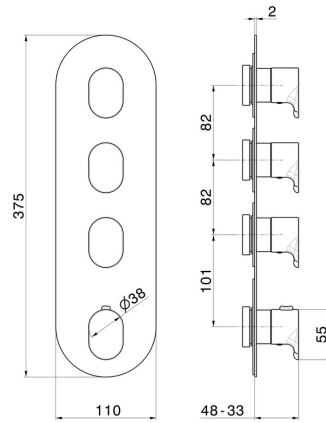

**67633E.01.093**

3 ways out concealed thermostatic multifunction selectors.  
3/4" connections. External part - finish Matt Black

**FEATURES**

Material	<b>Brass</b>
Installation	<b>Wall concealed part</b>
Outlets	<b>3 Ways Out</b>
Water mixing	<b>Thermostatic</b>
Required for installation	<b><u>27877.00.000</u></b>

**TECHNICAL DRAWING**

**67633E.01.093**

3 ways out concealed thermostatic multifunction selectors. 3/4" connections. External part - finish Matt Black

**AVAILABLE FINISHES**

---

**01.093**

Matt Black

**01.014**