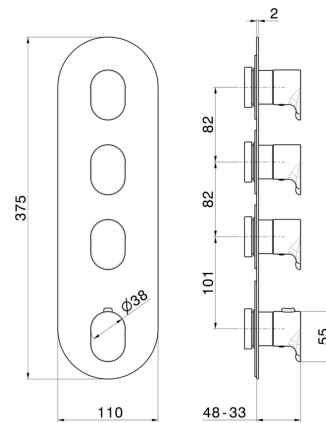

67633E.21.018

3 ways out concealed thermostatic multifunction selectors.
3/4" connections. External part - finish Chrome

FEATURES

Material	Brass
Installation	Wall concealed part
Outlets	3 Ways Out
Water mixing	Thermostatic
Required for installation	<u>27877.00.000</u>

TECHNICAL DRAWING

67633E.21.018

3 ways out concealed thermostatic multifunction selectors. 3/4" connections. External part - finish Chrome

AVAILABLE FINISHES

21.018
Chrome

01.014
finish Matt White

01.093
finish Matt Black