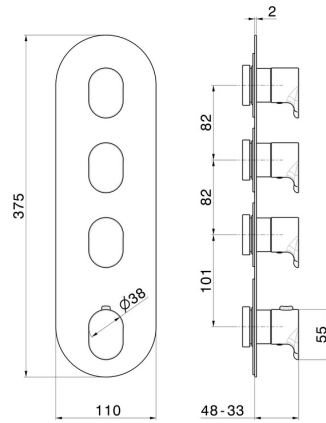

**67633E.M0.070**

3 ways out concealed thermostatic multifunction selectors.  
3/4" connections. External part - finish Titanium Satin

**FEATURES**

Material	<b>Brass</b>
Installation	<b>Wall concealed part</b>
Outlets	<b>3 Ways Out</b>
Water mixing	<b>Thermostatic</b>
Required for installation	<b><u>27877.00.000</u></b>

**TECHNICAL DRAWING**

**67633E.M0.070**

3 ways out concealed thermostatic multifunction selectors. 3/4" connections. External part - finish Titanium Satin

**AVAILABLE FINISHES**

---

 **M0.070**  
Titanium Satin