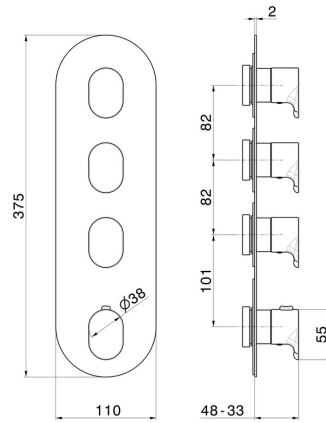

**67633E.M0.071**

3 ways out concealed thermostatic multifunction selectors.  
3/4" connections. External part - finish Gold Satin

**FEATURES**

Material	<b>Brass</b>
Installation	<b>Wall concealed part</b>
Outlets	<b>3 Ways Out</b>
Water mixing	<b>Thermostatic</b>
Required for installation	<b><u>27877.00.000</u></b>

**TECHNICAL DRAWING**

**67633E.M0.071**

3 ways out concealed thermostatic multifunction selectors. 3/4" connections. External part - finish Gold Satin

**AVAILABLE FINISHES**

---

**M0.071**

Gold Satin

**01.014**