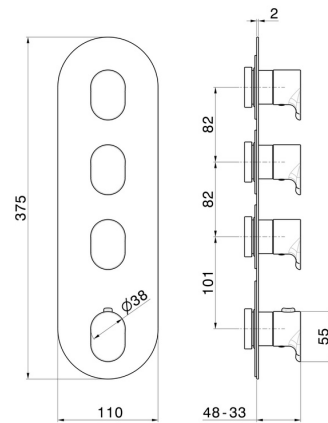

67633E.M0.072

3 ways out concealed thermostatic multifunction selectors.
3/4" connections. External part - finish Copper Satin

FEATURES

Material	Brass
Installation	Wall concealed part
Outlets	3 Ways Out
Water mixing	Thermostatic
Required for installation	<u>27877.00.000</u>

TECHNICAL DRAWING

67633E.M0.072

3 ways out concealed thermostatic multifunction selectors. 3/4" connections. External part - finish Copper Satin

AVAILABLE FINISHES

M0.072

Copper Satin

01.014

finish Matt White