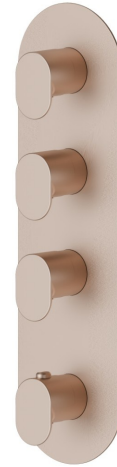

67633E.M0.072

3 ways out concealed thermostatic multifunction selectors.
3/4" connections. External part - finish Copper Satin

FEATURES

Material	Brass
Installation	Wall concealed part
Outlets	3 Ways Out
Water mixing	Thermostatic
Required for installation	<u>27877.00.000</u>

TECHNICAL DRAWING

67633E.M0.072

3 ways out concealed thermostatic multifunction selectors. 3/4" connections. External part - finish Copper Satin

AVAILABLE FINISHES

M0.072

Copper Satin

01.014

finish Matt White

01.093

finish Matt Black

21.018

finish Chrome

M0.070

finish Titanium Satin

M0.071

finish Gold Satin

M0.075

finish Copper Glossy