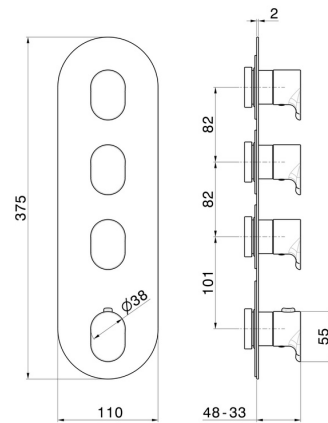

67633E.M0.075

3 ways out concealed thermostatic multifunction selectors.
3/4" connections. External part - finish Copper Glossy

FEATURES

Material	Brass
Installation	Wall concealed part
Outlets	3 Ways Out
Water mixing	Thermostatic
Required for installation	<u>27877.00.000</u>

TECHNICAL DRAWING

67633E.M0.075

3 ways out concealed thermostatic multifunction selectors. 3/4" connections. External part - finish Copper Glossy

AVAILABLE FINISHES

M0.075

Copper Glossy

01.014

finish Matt White