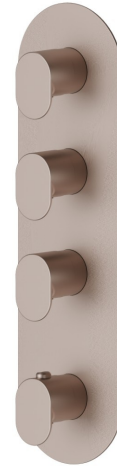

67633E.M0.075

3 ways out concealed thermostatic multifunction selectors.
3/4" connections. External part - finish Copper Glossy

FEATURES

Material	Brass
Installation	Wall concealed part
Outlets	3 Ways Out
Water mixing	Thermostatic
Required for installation	<u>27877.00.000</u>

TECHNICAL DRAWING

67633E.M0.075

3 ways out concealed thermostatic multifunction selectors. 3/4" connections. External part - finish Copper Glossy

AVAILABLE FINISHES

M0.075

Copper Glossy

01.014

finish Matt White

01.093

finish Matt Black

21.018

finish Chrome

M0.070

finish Titanium Satin

M0.071

finish Gold Satin

M0.072

finish Copper Satin