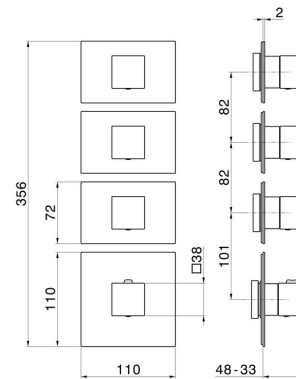

67640E.01.093

3 ways out concealed thermostatic multifunction selectors.
3/4" connections. External part - finish Matt Black

FEATURES

Material	Brass
Installation	Wall concealed part
Outlets	3 Ways Out
Water mixing	Thermostatic
Required for installation	<u>27877.00.000</u>

TECHNICAL DRAWING

AR Preview
try it in your home

More Details
on our [website](#)

67640E.01.093

3 ways out concealed thermostatic multifunction selectors. 3/4" connections. External part - finish Matt Black