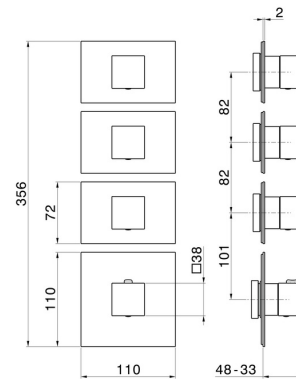

67640E.21.018

3 ways out concealed thermostatic multifunction selectors.
3/4" connections. External part - finish Chrome

FEATURES

Material	Brass
Installation	Wall concealed part
Outlets	3 Ways Out
Water mixing	Thermostatic
Required for installation	<u>27877.00.000</u>

TECHNICAL DRAWING

67640E.21.018

3 ways out concealed thermostatic multifunction selectors. 3/4" connections. External part - finish Chrome

AVAILABLE FINISHES

21.018
Chrome

01.093
finish Matt Black