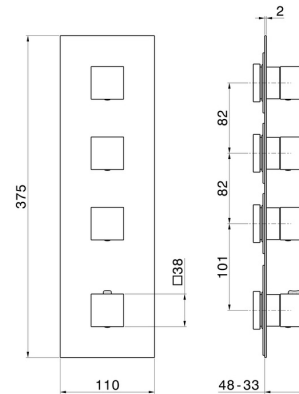

67643E.01.093

3 ways out concealed thermostatic multifunction selectors.
3/4" connections. External part - finish Matt Black

FEATURES

Material	Brass
Installation	Wall concealed part
Outlets	3 Ways Out
Water mixing	Thermostatic
Required for installation	<u>27877.00.000</u>

TECHNICAL DRAWING

 **AR Preview**
try it in your home

More Details
on our [website](#)

67643E.01.093

3 ways out concealed thermostatic multifunction selectors. 3/4" connections. External part - finish Matt Black