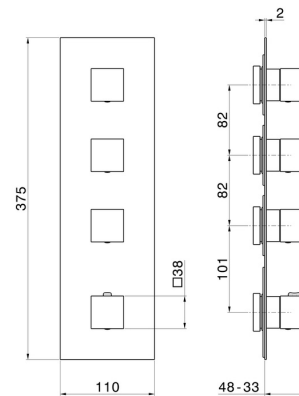

67643E.21.018

3 ways out concealed thermostatic multifunction selectors.
3/4" connections. External part - finish Chrome

FEATURES

Material	Brass
Installation	Wall concealed part
Outlets	3 Ways Out
Water mixing	Thermostatic
Required for installation	<u>27877.00.000</u>

TECHNICAL DRAWING

67643E.21.018

3 ways out concealed thermostatic multifunction selectors. 3/4" connections. External part - finish Chrome

AVAILABLE FINISHES

21.018

Chrome

01.093

finish Matt Black