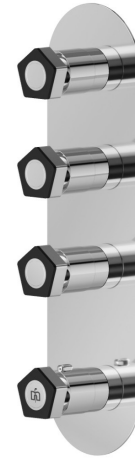

69803E.05.093

3 ways out concealed thermostatic multifunction selectors.
3/4" connections. External part. - finish Chrome - Matt Black

FEATURES

Material	Brass
Installation	Wall concealed part
Outlets	3 Ways Out
Water mixing	Thermostatic
Required for installation	<u>27877.00.000</u>

TECHNICAL DRAWING

69803E.05.093

3 ways out concealed thermostatic multifunction selectors. 3/4" connections. External part. - finish
Chrome - Matt Black

AVAILABLE FINISHES

05.093

Chrome - Matt Black

62.093

finish PVD Glossy Gold - Matt Black