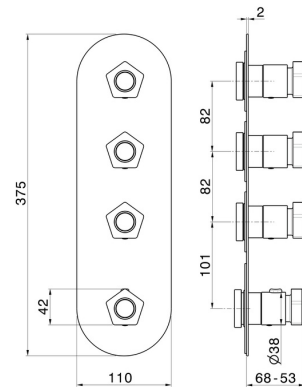

69803E.05.093

3 ways out concealed thermostatic multifunction selectors.
3/4" connections. External part. - finish Chrome - Matt Black

FEATURES

Material	Brass
Installation	Wall concealed part
Outlets	3 Ways Out
Water mixing	Thermostatic
Required for installation	<u>27877.00.000</u>

TECHNICAL DRAWING

69803E.05.093

3 ways out concealed thermostatic multifunction selectors. 3/4" connections. External part. - finish
Chrome - Matt Black

AVAILABLE FINISHES

05.093

Chrome - Matt Black

62.093

finish PVD Glossy Gold - Matt Black