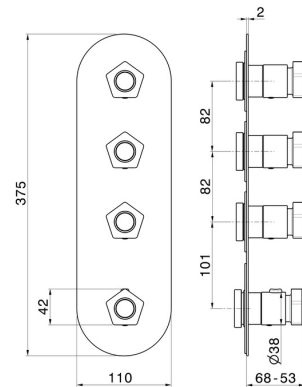

**69803E.62.093**

3 ways out concealed thermostatic multifunction selectors.  
 3/4" connections. External part. - finish PVD Glossy Gold -  
 Matt Black

PVD Glossy Gold - Matt Black

**FEATURES**

Material	<b>Brass</b>
Installation	<b>Wall concealed part</b>
Outlets	<b>3 Ways Out</b>
Water mixing	<b>Thermostatic</b>
Required for installation	<b><u>27877.00.000</u></b>

**TECHNICAL DRAWING**

**69803E.62.093**

3 ways out concealed thermostatic multifunction selectors. 3/4" connections. External part. - finish PVD Glossy Gold - Matt Black

**AVAILABLE FINISHES**

---

**62.093**