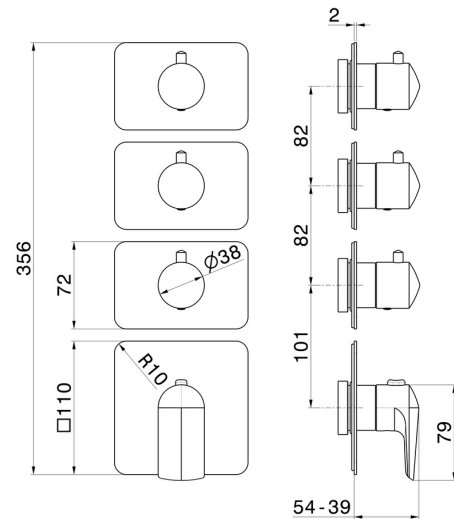

69865E.01.014

3 ways out concealed thermostatic multifunction selectors.
3/4" connections. External part - finish Matt White

FEATURES

Material	Brass
Installation	Wall concealed part
Outlets	3 Ways Out
Water mixing	Thermostatic
Required for installation	<u>27877.00.000</u>

TECHNICAL DRAWING

69865E.01.014

3 ways out concealed thermostatic multifunction selectors. 3/4" connections. External part - finish Matt White

AVAILABLE FINISHES

01.014

Matt White

01.093

finish Matt Black