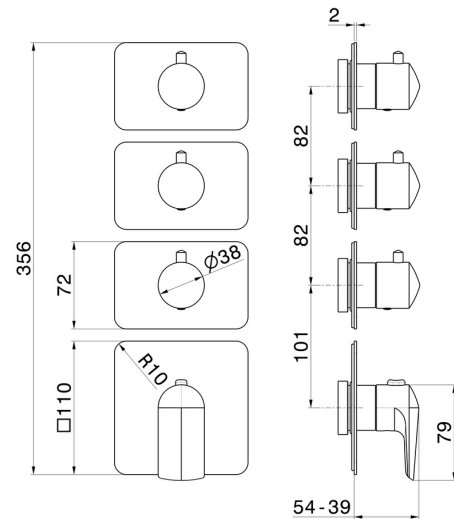

69865E.01.093

3 ways out concealed thermostatic multifunction selectors.
3/4" connections. External part - finish Matt Black

FEATURES

Material	Brass
Installation	Wall concealed part
Outlets	3 Ways Out
Water mixing	Thermostatic
Required for installation	<u>27877.00.000</u>

TECHNICAL DRAWING

69865E.01.093

3 ways out concealed thermostatic multifunction selectors. 3/4" connections. External part - finish Matt Black

AVAILABLE FINISHES

01.093

Matt Black

01.014

finish Matt White