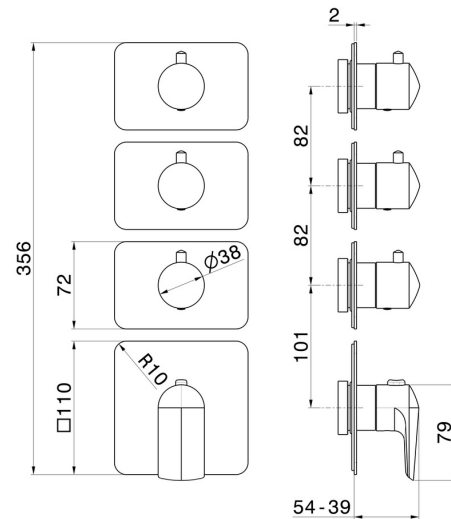

69865E.21.018

3 ways out concealed thermostatic multifunction selectors.
3/4" connections. External part - finish Chrome

FEATURES

Material	Brass
Installation	Wall concealed part
Outlets	3 Ways Out
Water mixing	Thermostatic
Required for installation	<u>27877.00.000</u>

TECHNICAL DRAWING

69865E.21.018

3 ways out concealed thermostatic multifunction selectors. 3/4" connections. External part - finish Chrome

AVAILABLE FINISHES

21.018

Chrome

01.014

finish Matt White