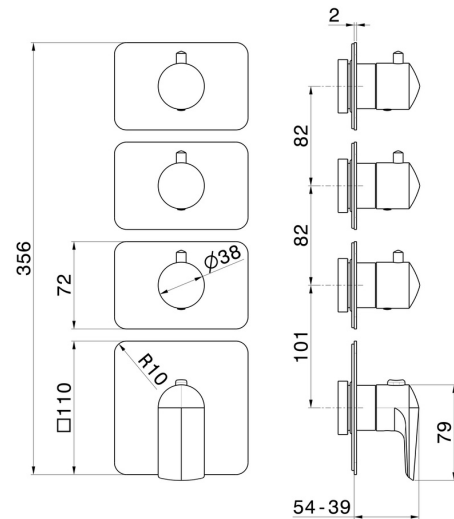

## 69865E.58.061

3 ways out concealed thermostatic multifunction selectors.  
3/4" connections. External part - finish PVD Copper Bronze

### FEATURES

Material	<b>Brass</b>
Installation	<b>Wall concealed part</b>
Outlets	<b>3 Ways Out</b>
Water mixing	<b>Thermostatic</b>
Required for installation	<b><u>27877.00.000</u></b>

### TECHNICAL DRAWING

**69865E.58.061**

3 ways out concealed thermostatic multifunction selectors. 3/4" connections. External part - finish PVD Copper Bronze

**AVAILABLE FINISHES**

---

**58.061**

PVD Copper Bronze