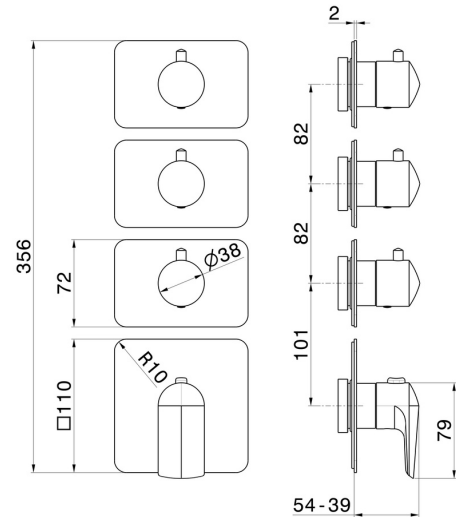

69865E.59.064

3 ways out concealed thermostatic multifunction selectors.
 3/4" connections. External part - finish PVD Brushed Gun Metal

FEATURES

Material	Brass
Installation	Wall concealed part
Outlets	3 Ways Out
Water mixing	Thermostatic
Required for installation	<u>27877.00.000</u>

TECHNICAL DRAWING

69865E.59.064

3 ways out concealed thermostatic multifunction selectors. 3/4" connections. External part - finish PVD Brushed Gun Metal

AVAILABLE FINISHES

59.064

PVD Brushed Gun Metal

01.014