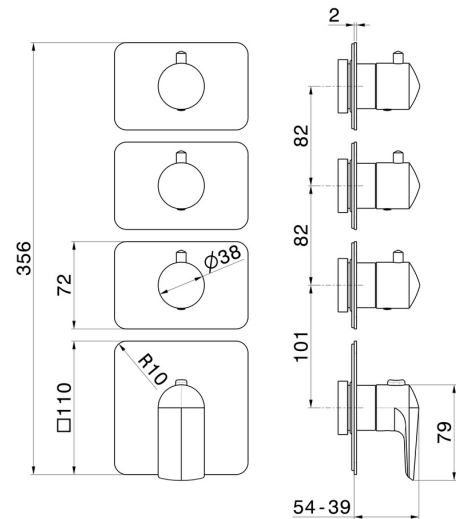

69865E.59.067

3 ways out concealed thermostatic multifunction selectors.
 3/4" connections. External part - finish PVD Brushed Copper
 Bronze

FEATURES

Material	Brass
Installation	Wall concealed part
Outlets	3 Ways Out
Water mixing	Thermostatic
Required for installation	<u>27877.00.000</u>

TECHNICAL DRAWING

69865E.59.067

3 ways out concealed thermostatic multifunction selectors. 3/4" connections. External part - finish PVD Brushed Copper Bronze

AVAILABLE FINISHES

59.067

PVD Brushed Copper Bronze