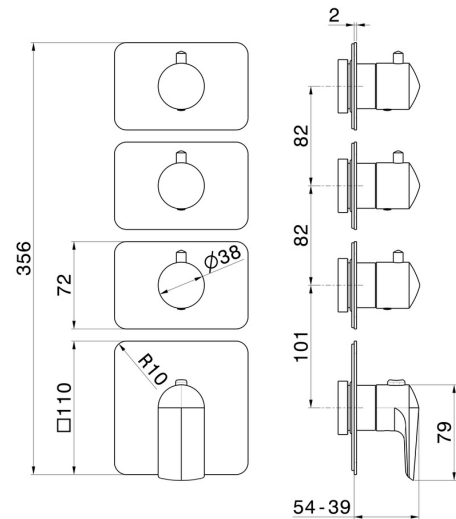

**69865E.59.097**

3 ways out concealed thermostatic multifunction selectors.  
3/4" connections. External part - finish PVD Brushed Gold

**FEATURES**

Material	<b>Brass</b>
Installation	<b>Wall concealed part</b>
Outlets	<b>3 Ways Out</b>
Water mixing	<b>Thermostatic</b>
Required for installation	<b><u>27877.00.000</u></b>

**TECHNICAL DRAWING**

**69865E.59.097**

3 ways out concealed thermostatic multifunction selectors. 3/4" connections. External part - finish PVD Brushed Gold

**AVAILABLE FINISHES**

---

**59.097**

PVD Brushed Gold