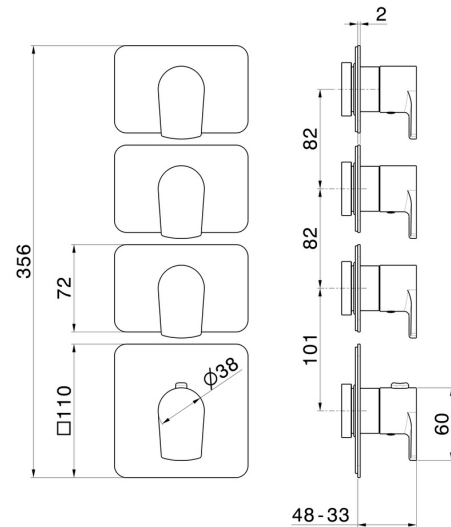

69871E.01.014

3 ways out concealed thermostatic multifunction selectors.
3/4" connections. External part. - finish Matt White

FEATURES

Material	Brass
Installation	Wall concealed part
Outlets	3 Ways Out
Water mixing	Thermostatic
Required for installation	<u>27877.00.000</u>

TECHNICAL DRAWING

69871E.01.014

3 ways out concealed thermostatic multifunction selectors. 3/4" connections. External part. - finish Matt White

AVAILABLE FINISHES

01.014

Matt White

01.093

finish Matt Black