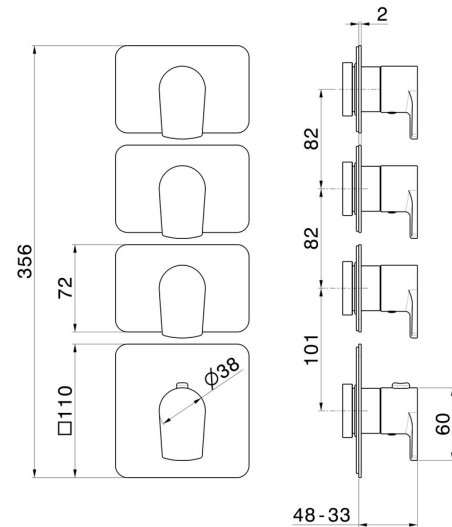

69871E.01.093

3 ways out concealed thermostatic multifunction selectors.
3/4" connections. External part. - finish Matt Black

FEATURES

Material	Brass
Installation	Wall concealed part
Outlets	3 Ways Out
Water mixing	Thermostatic
Required for installation	<u>27877.00.000</u>

TECHNICAL DRAWING

69871E.01.093

3 ways out concealed thermostatic multifunction selectors. 3/4" connections. External part. - finish Matt Black

AVAILABLE FINISHES

01.093

Matt Black

01.014

finish Matt White

59.097

finish PVD Brushed Gold