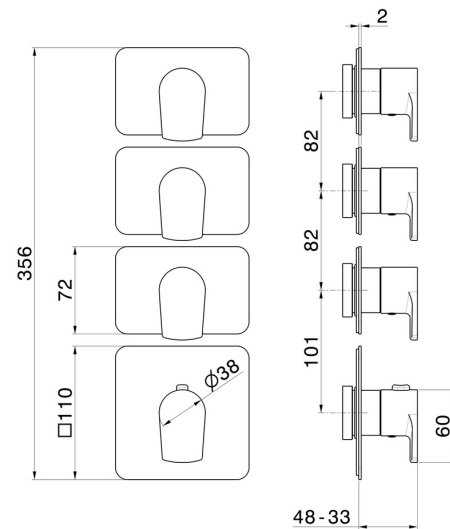

69871E.21.018

3 ways out concealed thermostatic multifunction selectors.
3/4" connections. External part. - finish Chrome

FEATURES

Material	Brass
Installation	Wall concealed part
Outlets	3 Ways Out
Water mixing	Thermostatic
Required for installation	<u>27877.00.000</u>

TECHNICAL DRAWING

69871E.21.018

3 ways out concealed thermostatic multifunction selectors. 3/4" connections. External part. - finish Chrome

AVAILABLE FINISHES

21.018
Chrome

01.014
finish Matt White

01.093
finish Matt Black