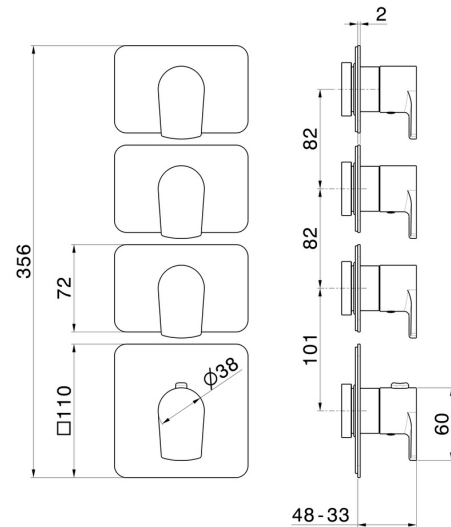

69871E.59.064

3 ways out concealed thermostatic multifunction selectors.
3/4" connections. External part. - finish PVD Brushed Gun Metal

FEATURES

Material	Brass
Installation	Wall concealed part
Outlets	3 Ways Out
Water mixing	Thermostatic
Required for installation	<u>27877.00.000</u>

TECHNICAL DRAWING

69871E.59.064

3 ways out concealed thermostatic multifunction selectors. 3/4" connections. External part. - finish PVD Brushed Gun Metal

AVAILABLE FINISHES

59.064

PVD Brushed Gun Metal

01.014