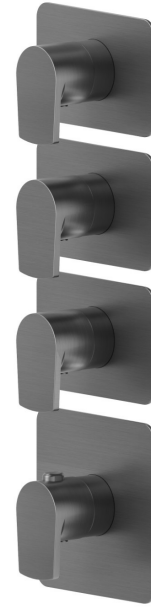

69871E.59.064

3 ways out concealed thermostatic multifunction selectors.
3/4" connections. External part. - finish PVD Brushed Gun Metal

FEATURES

Material	Brass
Installation	Wall concealed part
Outlets	3 Ways Out
Water mixing	Thermostatic
Required for installation	<u>27877.00.000</u>

TECHNICAL DRAWING

69871E.59.064

3 ways out concealed thermostatic multifunction selectors. 3/4" connections. External part. - finish PVD Brushed Gun Metal

AVAILABLE FINISHES

59.064

PVD Brushed Gun Metal

01.014

finish Matt White

01.093

finish Matt Black

21.018

finish Chrome

59.066

finish PVD Brushed steel

59.067

finish PVD Brushed Copper Bronze

59.097

finish PVD Brushed Gold