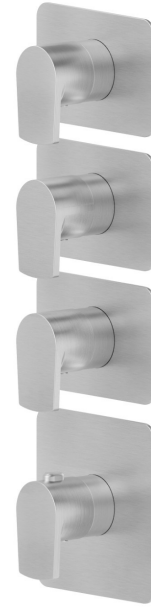

**69871E.59.066**

3 ways out concealed thermostatic multifunction selectors.  
3/4" connections. External part. - finish PVD Brushed steel

**FEATURES**

Material	<b>Brass</b>
Installation	<b>Wall concealed part</b>
Outlets	<b>3 Ways Out</b>
Water mixing	<b>Thermostatic</b>
Required for installation	<b><u>27877.00.000</u></b>

**TECHNICAL DRAWING**

**69871E.59.066**

3 ways out concealed thermostatic multifunction selectors. 3/4" connections. External part. - finish PVD Brushed steel

**AVAILABLE FINISHES**

---

**59.066**

PVD Brushed steel

**01.014**

finish Matt White

**01.093**

finish Matt Black

**21.018**

finish Chrome

**59.064**

finish PVD Brushed Gun Metal

**59.067**

finish PVD Brushed Copper Bronze

**59.097**

finish PVD Brushed Gold