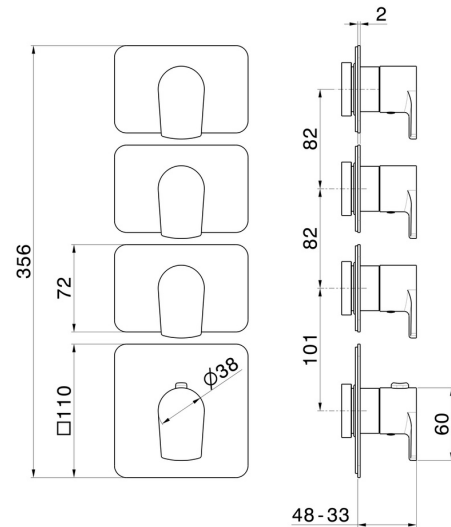

**69871E.59.066**

3 ways out concealed thermostatic multifunction selectors.  
3/4" connections. External part. - finish PVD Brushed steel

**FEATURES**

Material	<b>Brass</b>
Installation	<b>Wall concealed part</b>
Outlets	<b>3 Ways Out</b>
Water mixing	<b>Thermostatic</b>
Required for installation	<b><u>27877.00.000</u></b>

**TECHNICAL DRAWING**

**69871E.59.066**

3 ways out concealed thermostatic multifunction selectors. 3/4" connections. External part. - finish PVD Brushed steel

**AVAILABLE FINISHES**

---

**59.066**

PVD Brushed steel